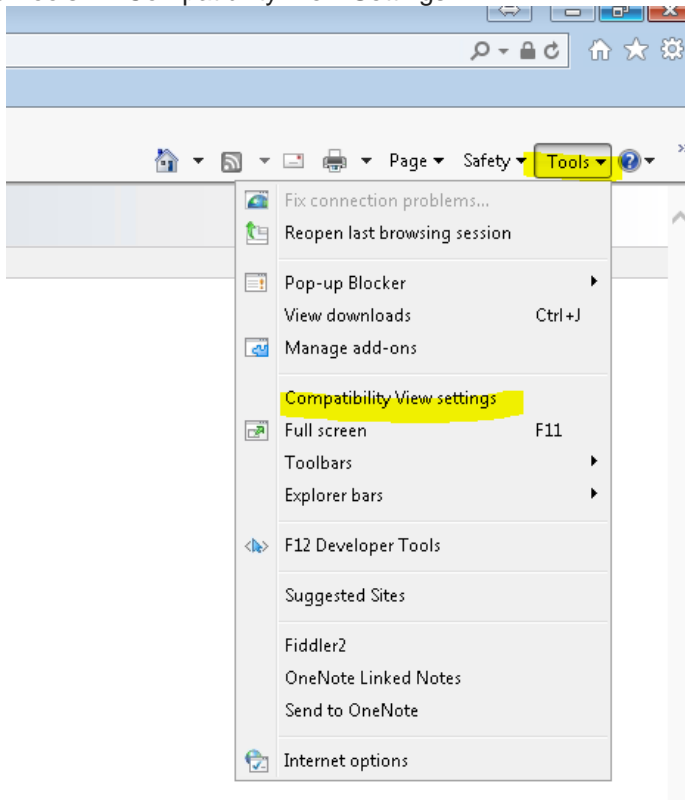

1. Open Internet Explorer (IE) 11
2. Go Tools >> Compatibility View Settings

3. Enter [ualberta.ca](http://ualberta.ca) at Add this website box and hit Add
4. Click Close
5. Close IE11
6. Restart IE 11