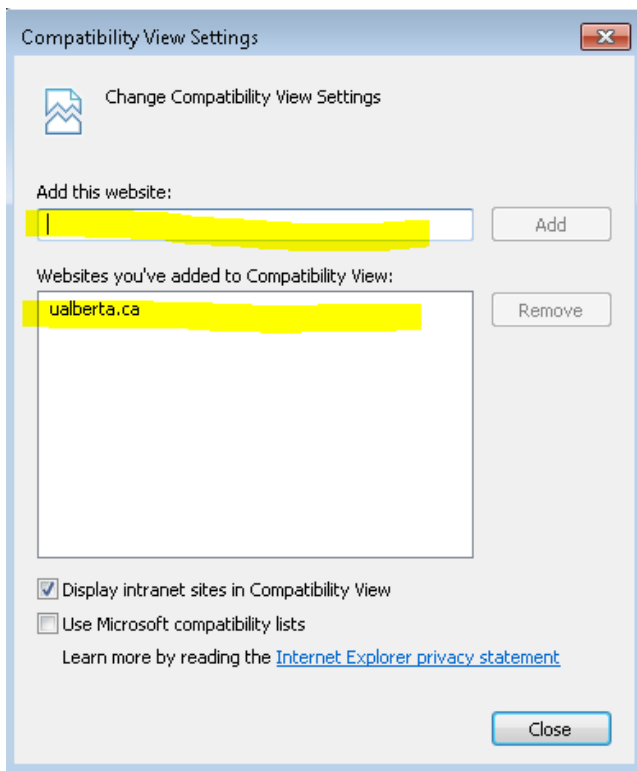

1. Open Internet Explorer (IE) 11
2. Go Tools >> Compatibility View Settings

3. Enter [ualberta.ca](http://ualberta.ca) at Add this website box and hit Add
4. Click Close
5. Close IE11
6. Restart IE 11